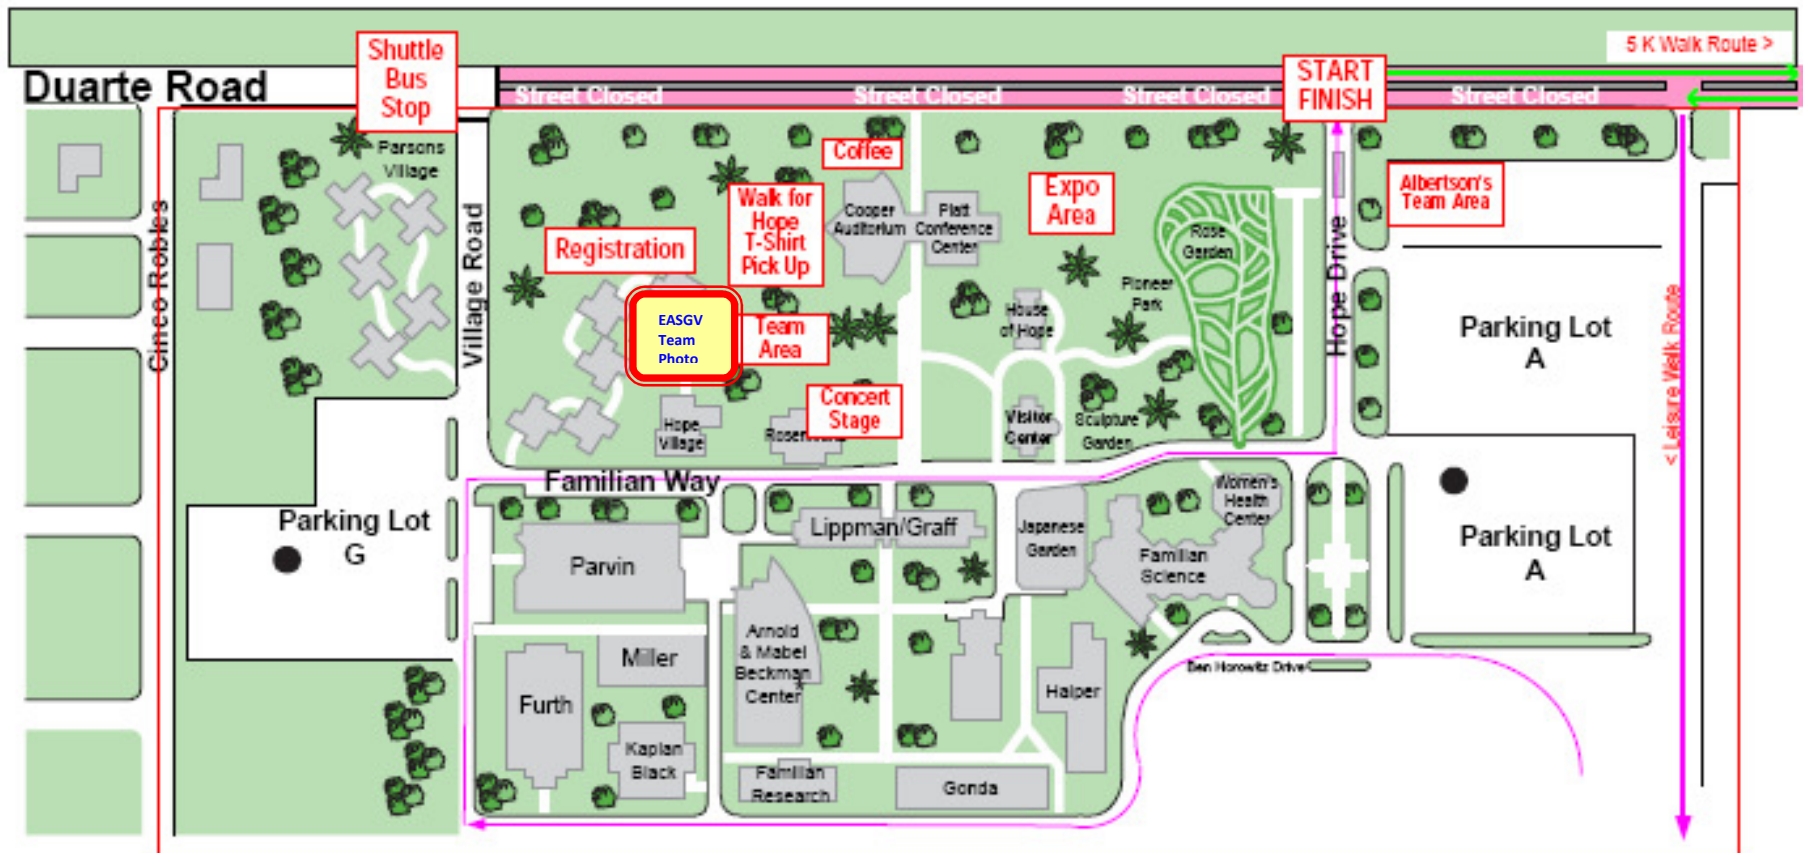

# Walk for Hope - November 9, 2008

## Site Map

City of Hope

1500 East Duarte Road  
Duarte, California 91010